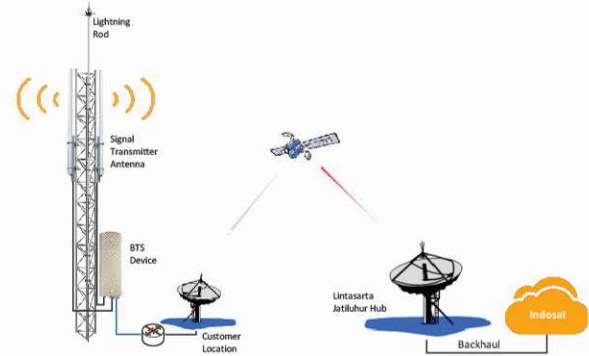

Product Description

Lintasarta Micro BTS Services is a Cellular Network / GSM infrastructure provision service in the form of a Base Transceiver System (BTS) for transmitting GSM signals in the Customer area.

Service Configuration

Lintasarta Micro BTS Services offers an end-to-end solution, ranging from BTS infrastructure to connections to GSM Provider backhaul networks.

- 2G Network BTS
- Coverage Radius up to 2 Km
- 16 Concurrent Call per BTS
- 1200 Subscriber Capacity
- Support for Data (GPRS/Edge)
- GSM Services
- Easy Implementation
- Provide Close User Group (CUG) for unlimited free call in community - cooperate with Indosat

Service Specification